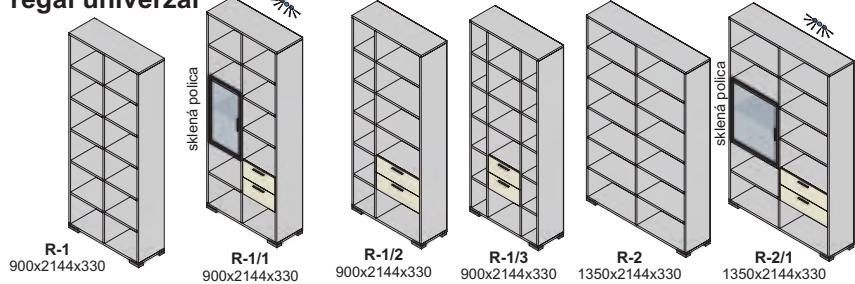

Panel 1 1350x670x40
Panel 2 1000x900x40
Panel 3 1350x900x40
Panel 4 1350x1000x40
Panel 5 900x1000x40
Panel 6 670x1350x40
Panel 7 900x1350x40
Panel 8 1000x1350x40
Panel 12 900x350x40
Panel 13 1000x350x40
Panel 14 1350x350x40

regál univerzál

možnosť objednania sklenených polic